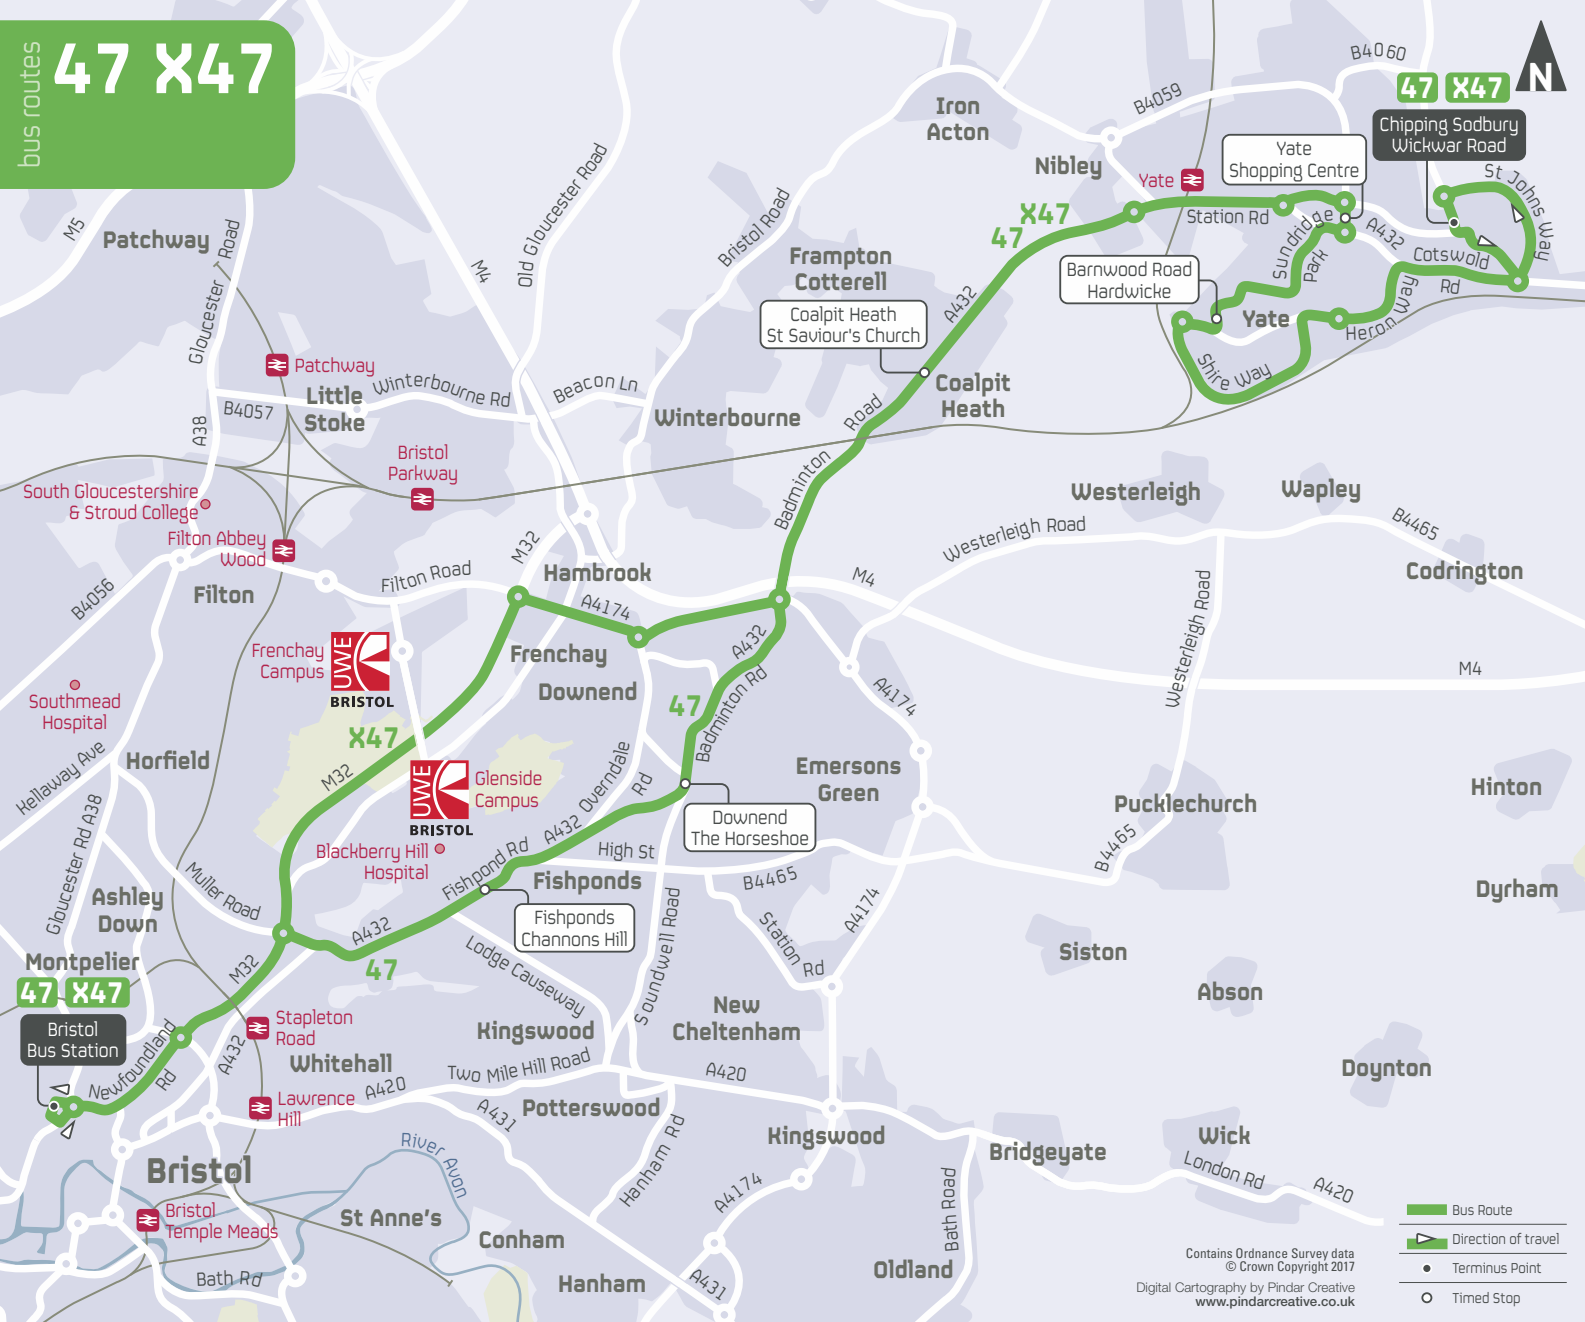

Serving:

Fishponds (47)

Downend (47)

Coalpit Heath

Yate

Bus times from 30 April 2017

bus routes 47 X47

bus routes

47 X47

Chipping Sodbury
Wickwar Road

47 X47

Bristol Bus Station

Bus Route

Terminus Point

Timed Stop

Contains Ordnance Survey data
© Crown Copyright 2017
Digital Cartography by Pindar Creative
www.pindarcreative.co.uk

services in Yate and Thornbury

bus routes
46 X46 47 X47
X49 77 78 79 82

Contains Ordnance Survey data
© Crown Copyright 2017
Digital Cartography by Pindar Creative
www.pindarcreative.co.uk

Bus Route
Direction of travel
Terminus Point